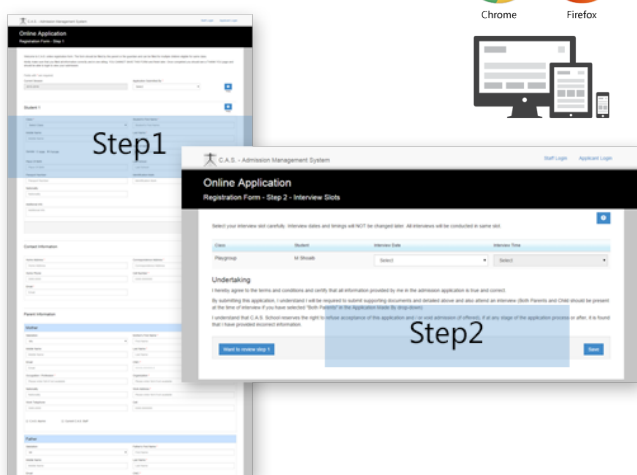

Why SEAS?

SEAS considerably improves your admissions and enrollment process and sets your school apart by offering:

- Secure and easy-to-use user interface
- Eliminates extra manual work through automation
- Avoids duplication in data entry through proper validation
- Simple and convenient online experience for applying parents and school management

SEAS is a completely automated solution, eliminating hundreds of hours of data entry on behalf of school admissions staff. All data entered by a prospective family or student using SEAS Online Forms flows seamlessly into the system for tracking, communication, analysis, and decision-making.

Application Interface:

**Since 2015 CAS
School Playgroup
Admissions are
being successfully
managed using
SEAS.**

Advantages of SEAS

For Schools:

- Secure administrative panel
- Create an admission schedule for all classes in yearly sessions
- Manage class wise age restriction for admission applications
- 100% validated entries
- Schedule interviews and assign slots to interviewers
- Email alert upon submission of each form by applicants
- Result announcement through emails
- Unlimited users
- Complete control on role based user access & rights
- Real time knowledge of students in the waiting list
- Applicant mailing list
- Easy export of data in excel format

For Parents:

- Secure login access for parents
- Online admission application form
- Apply for multiple children in different or same classes
- Email confirmation upon form submission
- Admission status emails

Software Package & Pricing

Single Campus

Rs. 200,000

Additional cost:

- 1st year Domain & Hosting Rs. 18,000 Approx.

Sales & Support

Enterprise Team (eTeam)

Sales@eTeamID.com

607, Level 6,

Ibrahim Trade Towers,

Plot No.1 Block 7 & 8,

MCHS, Main Shahrah-e-Faisal,

Karachi-75400,

Pakistan.

Phone: +(9221) 3452 9789, +(9221) 3432 7679